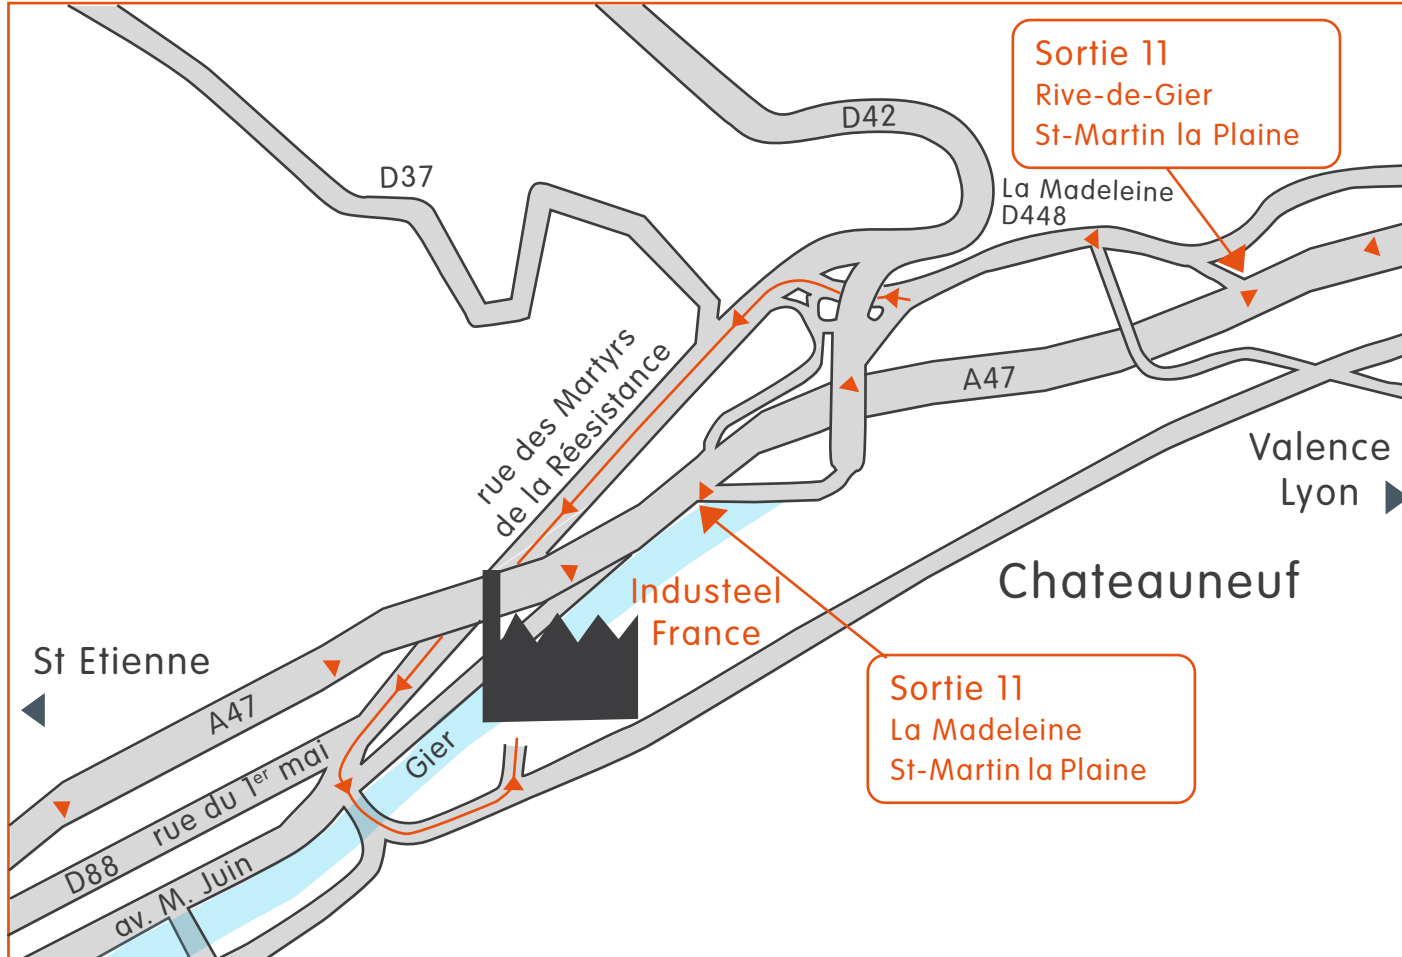

INDUSTEEL France
Châteauneuf Plant
BP 368 - Châteauneuf
40803 - Rive de Gier CEDEX
FRANCE

Tel : +33 (0)4 77 75 20 00
Fax : +33 (0)4 77 75 20 01

From Lyon :

Direction St-Etienne, Marseille by motorway A7
Bifurcation to motorway A 47 Direction St-Etienne, Clermont-Ferrand
Exit n°11 Rive-de-Gier, St-Martin la Plaine, turn left and follow the indication of the map.

From Marseille :

Direction Lyon by motorway A7
Bifurcation to motorway A 47 Direction St-Etienne, Clermont-Ferrand, at Chasse-sur-Rhône
Exit n°11 Rive-de-Gier, St-Martin la Plaine, turn left and follow the indication of the map.

From St-Etienne, Clermont-Ferrand :

Direction Lyon by motorway A47
Exit n°11 La Madeleine, St-Martin-La-Plaine and follow the indication of the map.

Industeel

Industeel France
Châteauneuf Plant
BP 368 - Châteauneuf
40803 - Rive de Gier CEDEX
FRANCE
Tel : +33 (0)4 77 75 20 00
Fax : +33 (0)4 77 75 20 01