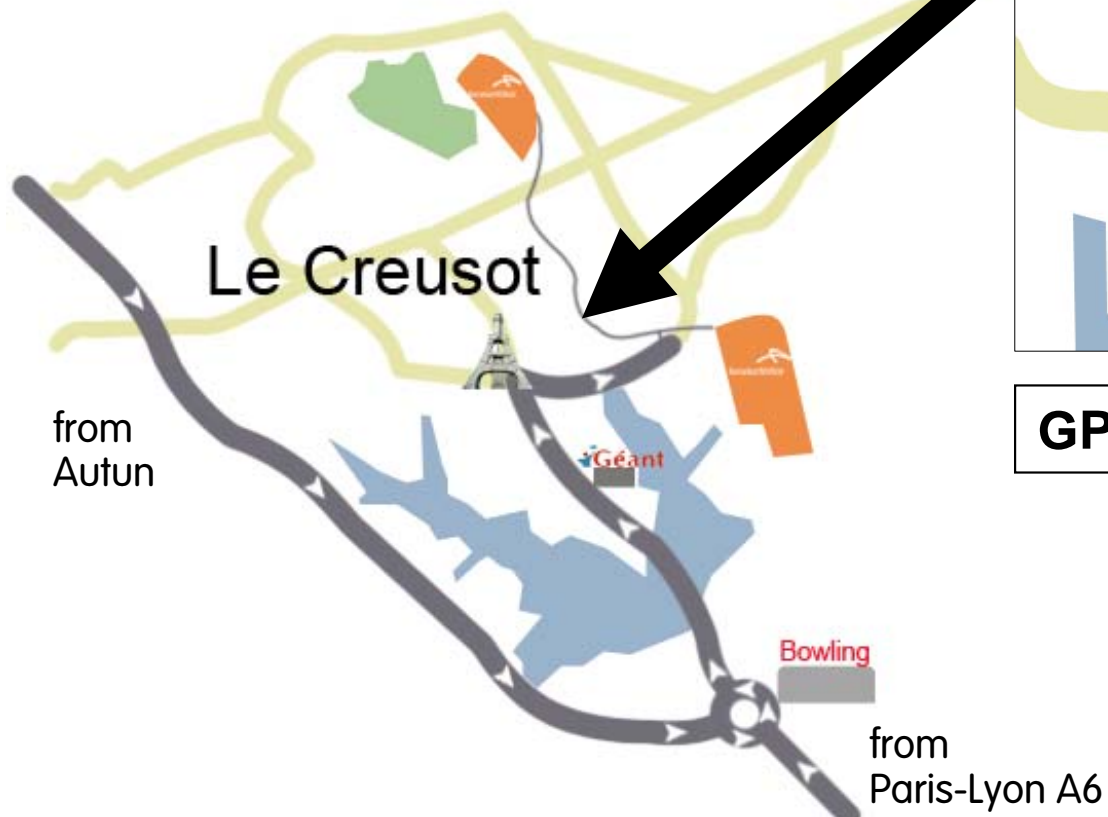

# Industeel

ArcelorMittal

Access map  
Industeel France -Le Creusot plant

Lorry access only

**GPS : Long.04°26'43''E Lat.46°47'21''N**

from Paris-Lyon A6

Follow **Le Creusot**

Turn right at drop hammer then turn left at the 2nd set of traffic lights

from Autun

Follow Torcy and at the bowling club roundabout follow **Le Creusot**

Turn right at drop hammer then turn left at the 2nd set of traffic lights