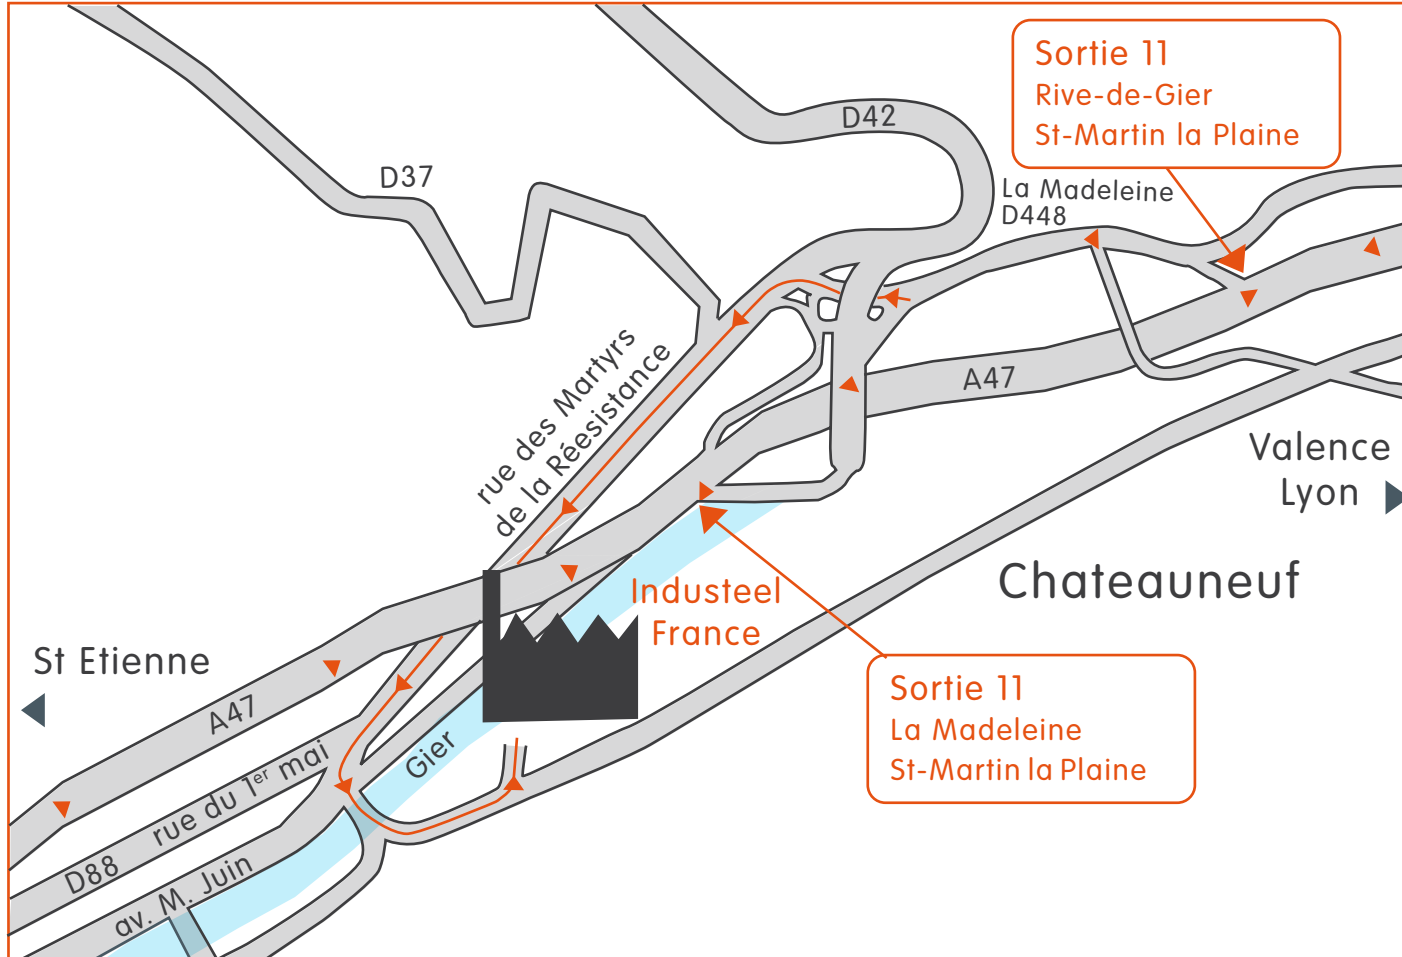

INDUSTEEL France
Châteauneuf Plant
BP 368 - Châteauneuf
40803 - Rive de Gier CEDEX
FRANCE

Tel : +33 (0)4 77 75 20 00
Fax : +33 (0)4 77 75 20 01

From Lyon :
Direction St-Etienne, Marseille by motorway A7
Bifurcation to motorway A 47 Direction St-Etienne, Clermont-Ferrand
Exit n°11 Rive-de-Gier, St-Martin la Plaine, turn left and follow the indication of the map.

From Marseille :
Direction Lyon by motorway A7
Bifurcation to motorway A 47 Direction St-Etienne, Clermont-Ferrand, at Chasse-sur-Rhône
Exit n°11 Rive-de-Gier, St-Martin la Plaine, turn left and follow the indication of the map.

From St-Etienne, Clermont-Ferrand :
Direction Lyon by motorway A47
Exit n°11 La Madeleine, St-Martin-La-Plaine and follow the indication of the map.