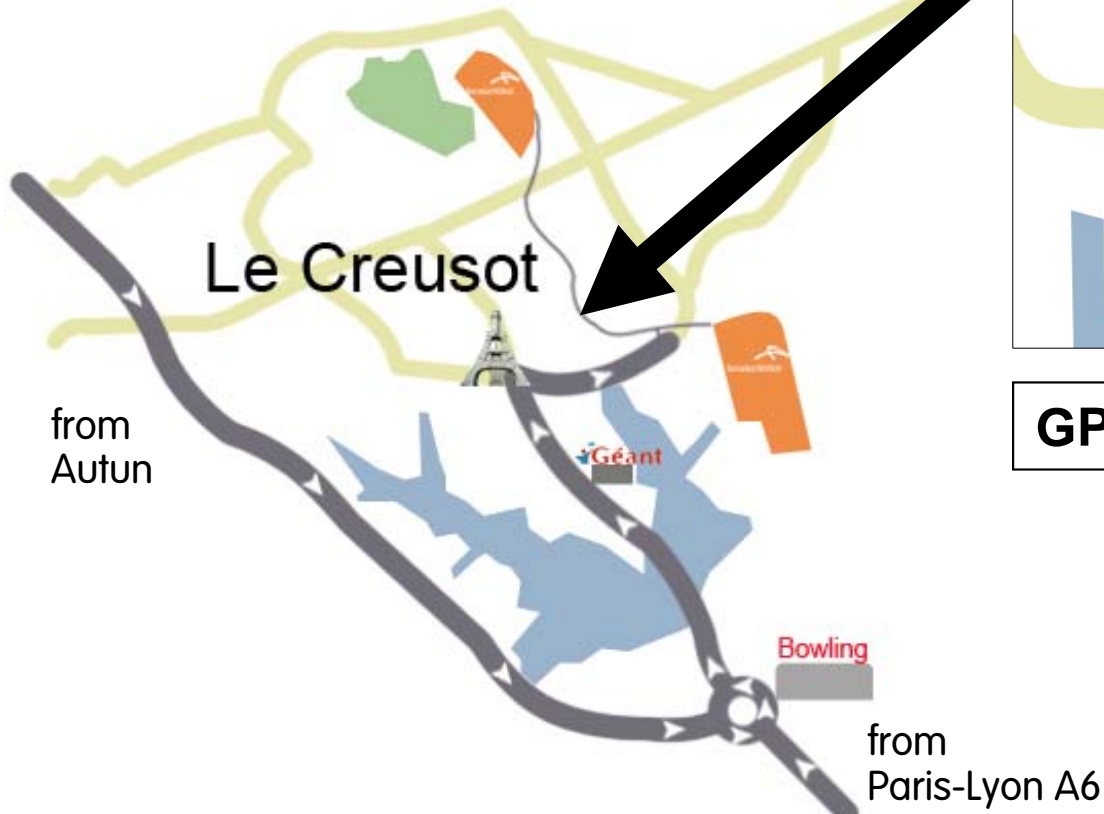

Industeel

ArcelorMittal

Access map
Industeel France -Le Creusot plant

Lorry access only

GPS : Long.04°26'43''E Lat.46°47'21''N

from Paris-Lyon A6

Follow **Le Creusot**

Turn right at drop hammer then turn left at the 2nd set of traffic lights

from Autun

Follow Torcy and at the bowling club roundabout follow **Le Creusot**

Turn right at drop hammer then turn left at the 2nd set of traffic lights